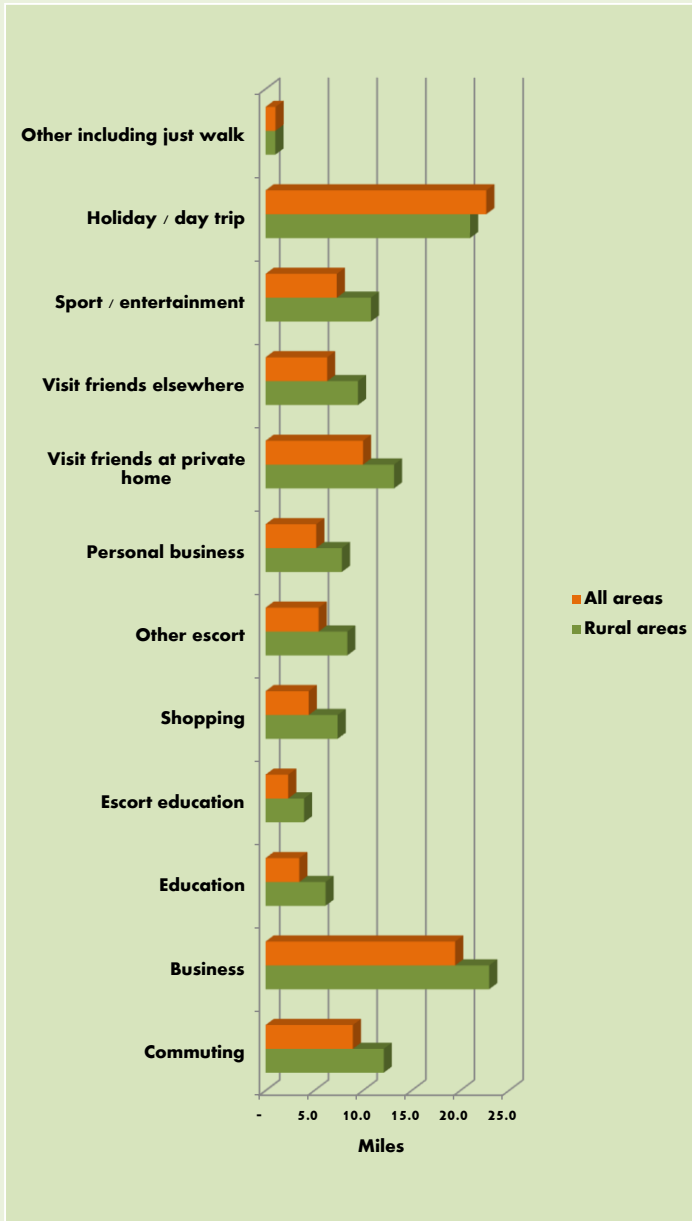

Trip Distance - Snapshot

Average trip length by purpose, 2011/12

Average distance travelled by trip purpose, 2011/12